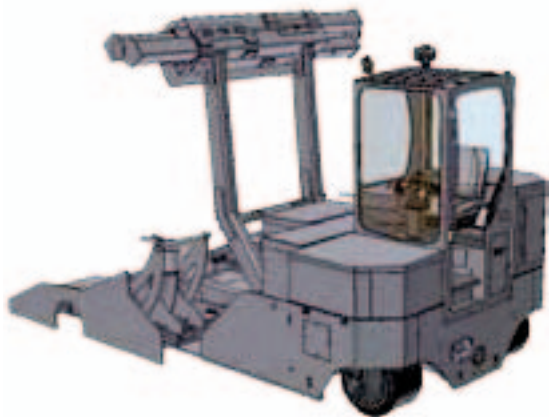

ungen, fest 1000mm hoch

Baugen, feststellbar mit Antriebs

HUBTEX.

HUBTEX.

Realizing ideas

As soon as the idea is firm, HUBTEX prepares a concept which will be coordinated through further dialogues and implemented afterwards. You will benefit from our know-how gained in 30 years of experience in manufacturing special vehicles.